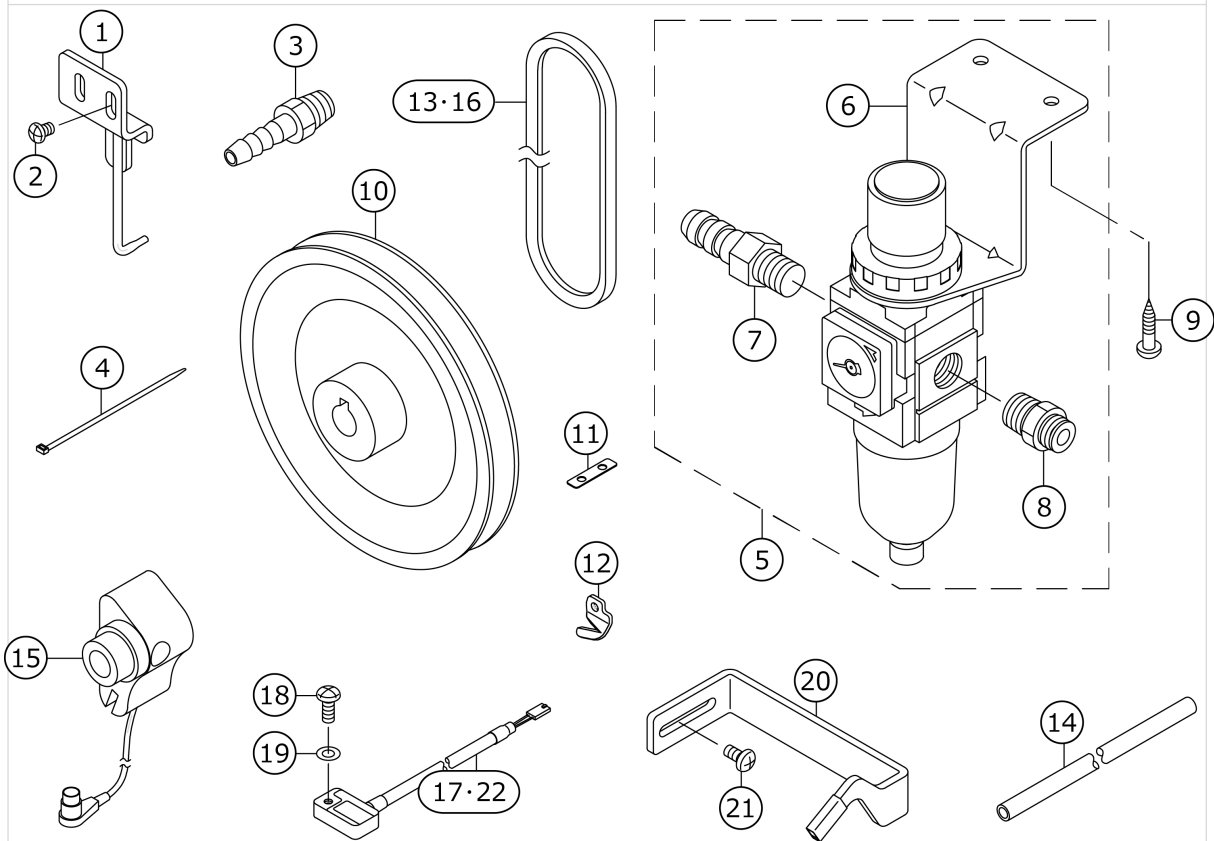

ACCESSORIE PARTS COMPONENTS

No.	品番	品名	備考	子部品	消耗品	個数
1	13442058	AIR_BLOW_TUBE_ASSY				1.00
2	SM4040655SP	SCREW M4 L=6				2.00
3	PJ032526001	HOSE NIPPLE				1.00
4	EA9500B0100	CABLE BAND				4.00
5	40018052	FILTER_REGULATOR_ASSY				1.00
6	PF0552070C0	FILTER GEGULATOR		*		1.00
7	F1021003000	HOSE JOINT		*		1.00
8	PJ301065201	HALF UNION 6XPT1/4		*		1.00
9	SK3452001SE	WOOD SCREW D=4.5 L=20				2.00
10	MTSP0115000A	MOTOR PULLEY	FOR SC-510			1.00
11	40019309	PLATE_WASHER_UT				1.00
12	13316302	THREAD_TRIMMER				1.00
13	MTJVM003600	V-BELT, 36 INCH	FOR SC-510			1.00
14	BT0600401EB	TUBE				2.00
15	40026920	SYNCHRONIZER ASM.	FOR SC-500,510			1.00
16	MTJVM003500	V-BELT, 35 INCH	FOR SC-500			1.00
17	40021727	RESISTOR PACK BL ASM.	FOR MF-7700(SC-500)			1.00
18	SM4041055SP	SCREW	FOR SC-500			1.00
19	WP0430800SD	WASHER M4	FOR SC-500			1.00
20	40082313	STOPPER ASM.	FOR SC-500,510			1.00
21	SM4040855SP	SCREW				2.00
22	40083598	RESISTOR PACK AA ASM.	FOR MF-7700D(SC-500)			1.00