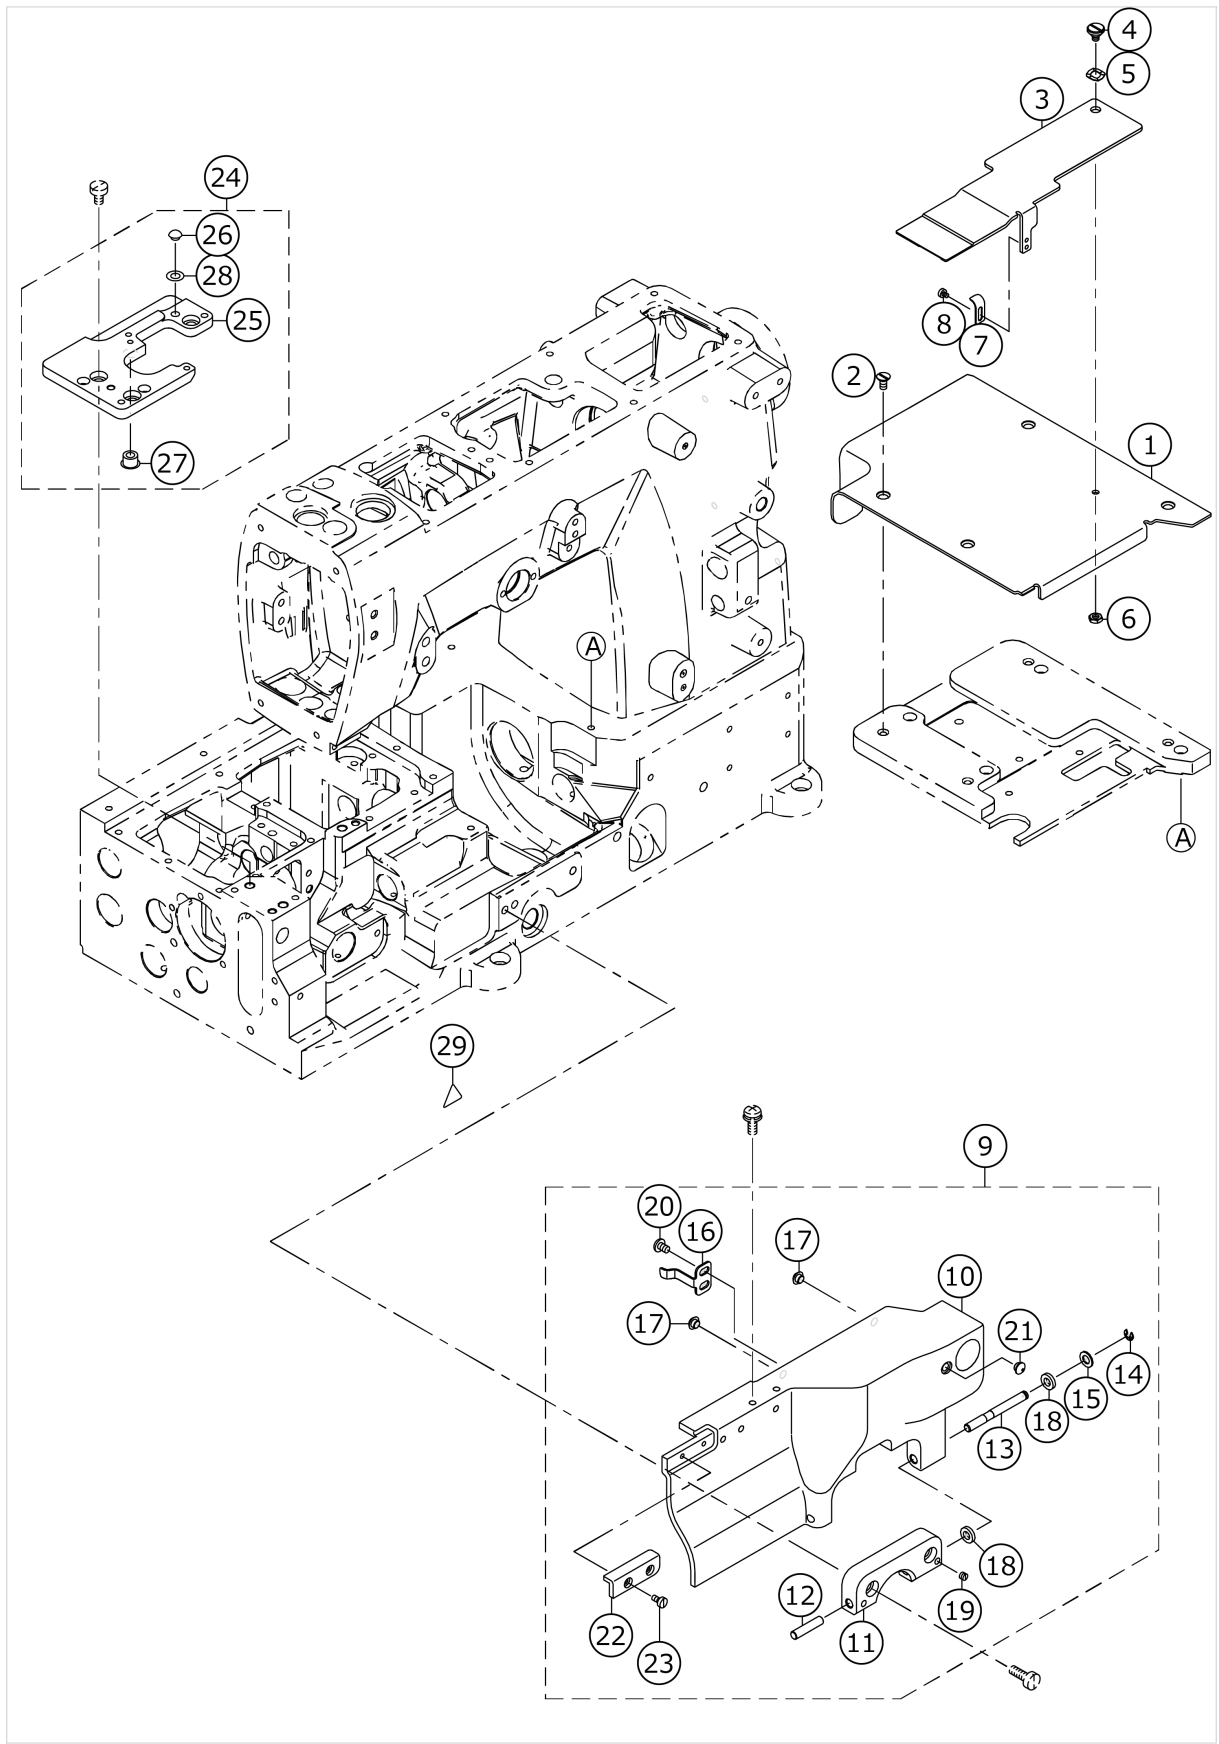

MISCELLANEOUS COVER COMPONENTS

No.	品番	品名	備考	子部品	消耗品	個数
1	40040273	COVER_A_UT				1.00
2	SM1040800SP	SCREW				4.00
3	40019325	COVER_B_UT				1.00
4	SD0600266TP	SHOULDER SCREW D6 H2.6				1.00
5	WZ0641510KP	WAVED WASHER 6.4X11X0.3				1.00
6	NM6040003SD	NUT M4				1.00
7	40019326	LATCH_SPRING_UT				1.00
8	SM6850300SP	SCREW M2.5 L=3				2.00
9	40099728	ASSY SWING DOWN COVER UT				1.00
10	40099712	SWING_DOWN_COVER_UT		*		1.00
11	40099369	HINGE		*		1.00
12	13409800	DIFF_LINK_PIN		*		1.00
13	13305206	PIN_FOR_S_D_COVER		*		1.00
14	RE0300000K0	E-RING 3		*		1.00
15	WP0550800SP	WASHER 5.5X10X0.8		*		1.00
16	13304308	LATCH SPRING		*		1.00
17	13302302	RUBBER BUMPER		*		2.00
18	13302708	RUBBER_WASHER		*		2.00
19	SM8040360TP	SCREW		*		2.00
20	SM4040655SP	SCREW M4 L=6		*		2.00
21	13302302	RUBBER BUMPER		*		1.00
22	40099371	BRACKET		*		1.00
23	SM6030600SP	SCREW M3X0.5 L=6		*		2.00
24	40099729	ASSY_TP_SUPPORT_UT				1.00
25	40099370	THROAT_PLATE_SUPPORT		*		1.00
26	13302302	RUBBER BUMPER		*		1.00
27	TA0850604R0	RUBBER PLUG		*		1.00
28	WP0531000SD	WASHER M5		*		1.00
29	CM300200001	FINGER INJURY CAUTION LABLE (16)				1.00