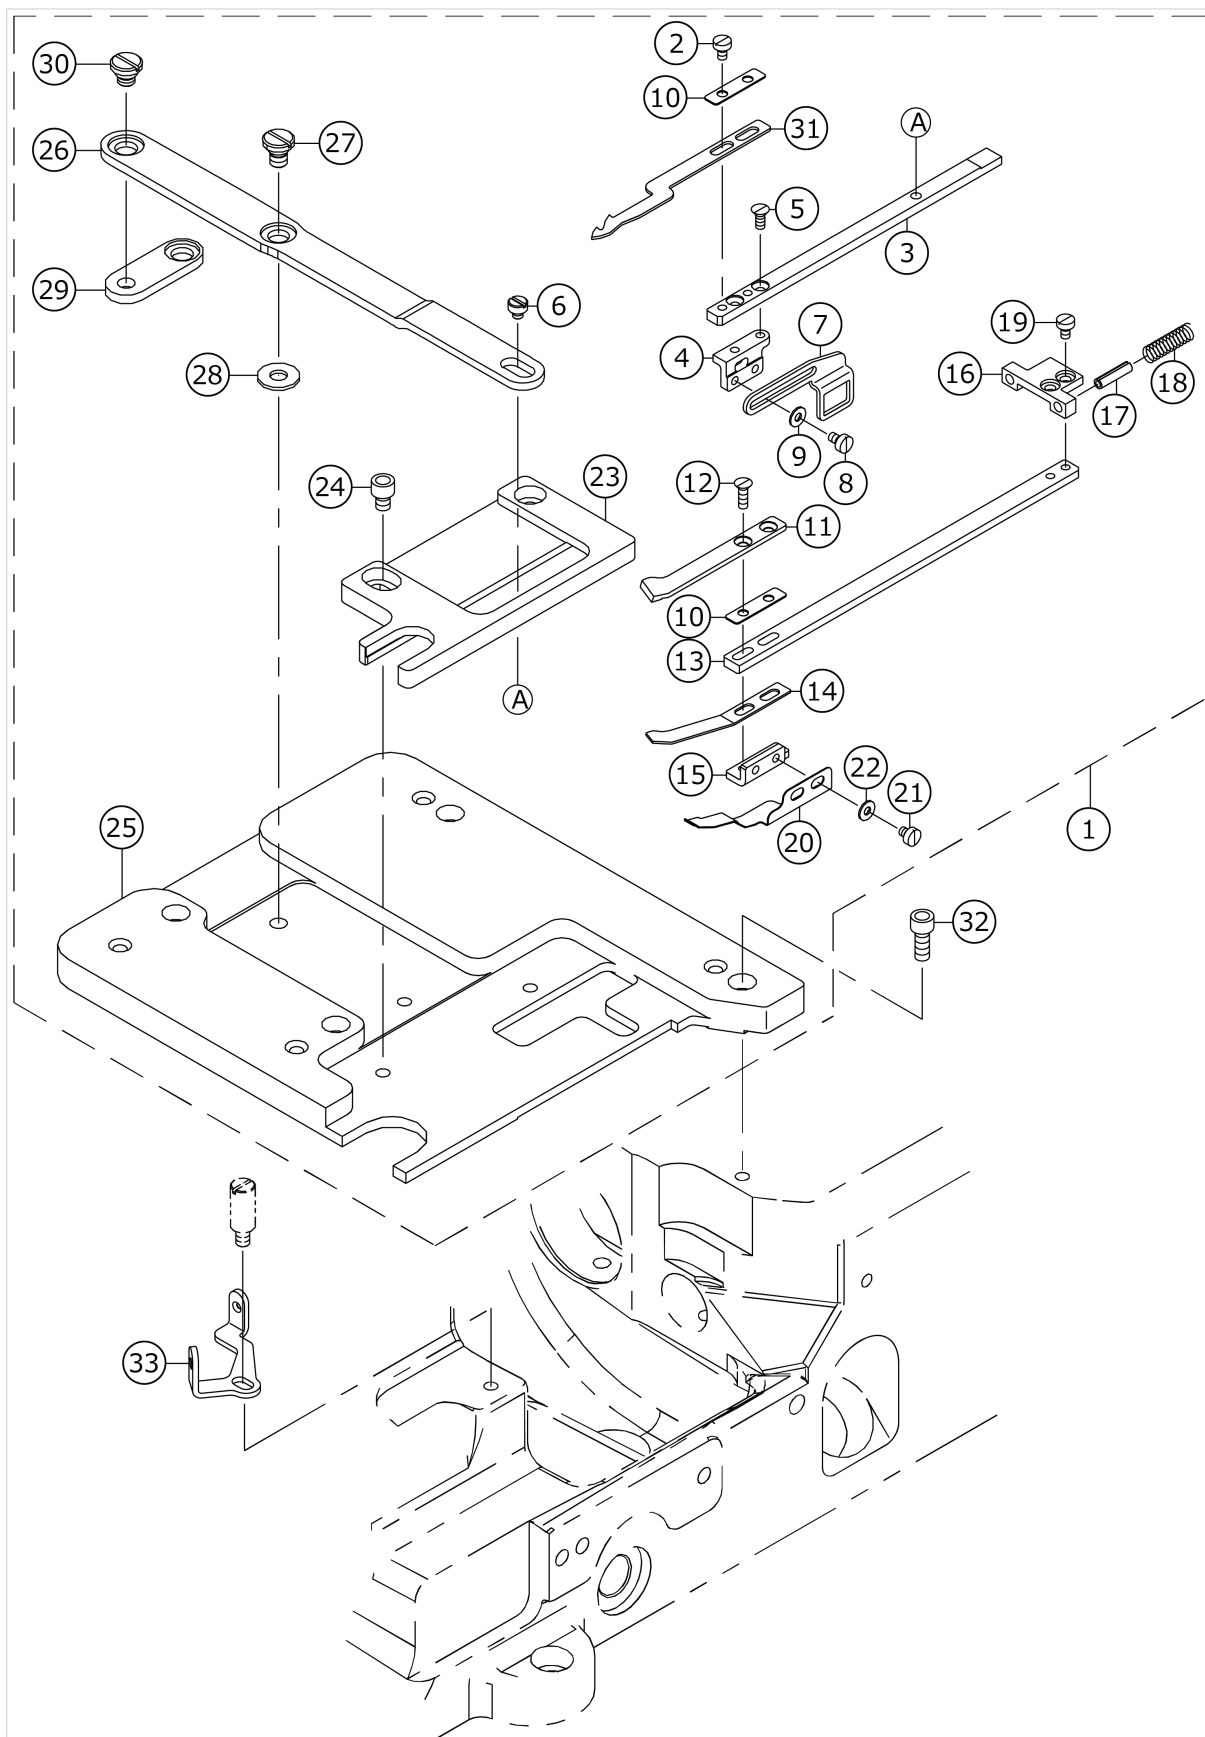

LOOPER THREAD TRIMMER COMPONENTS

No.	品番	品名	備考	子部品	消耗品	個数
1	40019336	ASSY_UNDER_TRIMMER_7700				1.00
2	SM6850400SP	SCREW M2.5 L=4		*		2.00
3	40019305	LOWER_KNIFE_LEVER_UT		*		1.00
4	40019306	LOWER_KNIFE_BRACKET_UT		*		1.00
5	SM1850600SP	SCREW		*		2.00
6	40019307	LOWER_KNIFE_DRIVE_PIN_UT		*		1.00
7	40019308	THREAD_TAKE_UP_UT		*		1.00
8	SM6850400SP	SCREW M2.5 L=4		*		2.00
9	WP0250516SD	WASHER 2.5X6X0.5		*		2.00
10	40019309	PLATE_WASHER_UT		*		2.00
11	40019310	UPPER_KNIFE_UT		*		1.00
12	SM1850800SP	SCREW M2.5 L=8		*		2.00
13	40019311	UPPER_KNIFE_LEVER_UT		*		1.00
14	40019312	KNIFE_SUPPORT_PLATE_UT		*		1.00
15	40019313	UPPER_KNIFE_BRACKET_UT		*		1.00
16	40019314	UPPER_KNIFE_STOPPER_UT		*		1.00
17	PS0300122KH	SPRING PIN 3X12		*		2.00
18	B1214038000	PLUNGER SPRING		*		2.00
19	SM6850400SP	SCREW M2.5 L=4		*		2.00
20	40019315	THREAD_CLAMP_UT		*		1.00
21	SM6850300SP	SCREW M2.5 L=3		*		2.00
22	WP0250516SD	WASHER 2.5X6X0.5		*		2.00
23	40019316	KNIFE_LEVER_GUIDE_UT		*		1.00
24	SM6040502TP	SCREW M4X0.7 L=5		*		2.00
25	40019317	CLOTH_PLATE_RIGHT_UT		*		1.00
26	40019318	LEVER_UT		*		1.00
27	SD0600206TP	SHOULDER SCREW		*		1.00
28	B322877100B	BOBBIN WINDER SPACER		*		1.00
29	40019319	LINK_UT		*		1.00
30	SD0640216TP	SHOULDER SCREW		*		1.00
31	40019304	LOWER_KNIFE_UT		*		1.00
32	SM6041002TP	SCREW M4 L=10				4.00
33	40019323	THREAD_GUIDE_UT				1.00