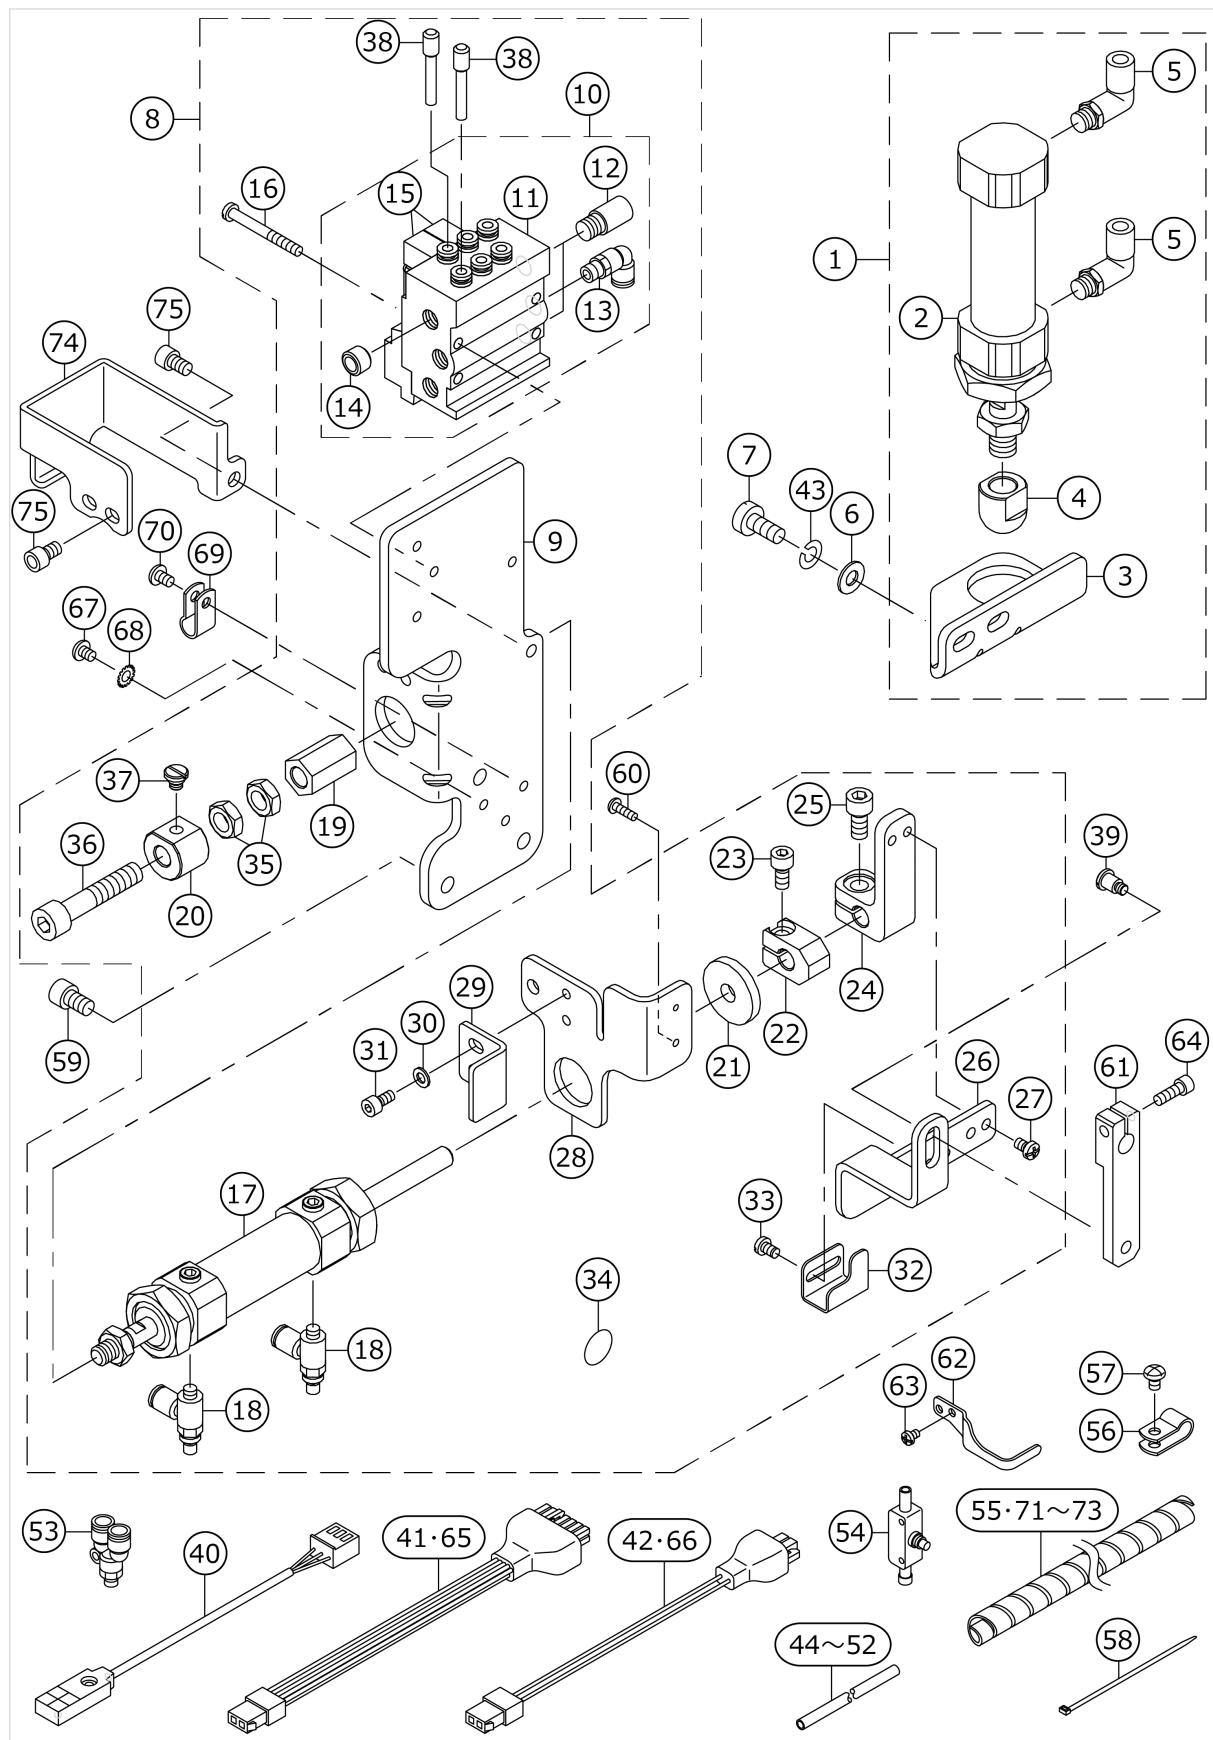

PNEUMATIC DRIVE & PRESSER FEED LIFTER COMPONENTS

No.	品番	品名	備考	子部品	消耗品	個数
1	40018079	PNEUMATIC_P_F_LIFTER_ASSY				1.00
2	PA2503004A0	AIR CYLINDER		*		1.00
3	13455001	AIR_CYLINDER_BRACKET		*		1.00
4	13455100	AIR_CYLINDER_CAP		*		1.00
5	PJ304045102	ELBOW UNION, C		*		2.00
6	WP0621016SD	WASHER 6.2X13X1				2.00
7	SM6061400SP	SCREW M6 L=14				2.00
8	40019337	ASSY_PNEUMATIC_DRIVE_7700				1.00
9	13442504	AIR_CYLINDER_BRACKET		*		1.00
10	40072396	MANIFOLD_VALVE_ASSY		*		1.00
11	PV035161000	MANIFOLD		*		1.00
12	PX055104000	SILENCER (PT1/8)		*		2.00
13	PJ304065101	ELBOW UNION 6XPT1/8		*		1.00
14	PJ025100002	PLUG R1/8		*		3.00
15	PV150103200	5-PORT SOKENOID VALVE		*		2.00
16	SM4043555SP	SCREW		*		2.00
17	PA2001802A0	AIR CYLINDER		*		1.00
18	PC010508000	SPEED CONTROLLER		*		2.00
19	40019321	JOINT_B_UT		*		1.00
20	40019320	JOINT_A_UT		*		1.00
21	13443601	WASHER		*		1.00
22	13442900	COLLAR		*		1.00
23	SM6051002TP	SCREW M5X0.8 L=10		*		1.00
24	13443007	PLATE HOLDER		*		1.00
25	SM6061202TP	SCREW M6 L=12		*		1.00
26	40019322	TENS_RELEASE_PLATE_UT		*		1.00
27	SM4040655SP	SCREW M4 L=6		*		2.00
28	13442801	SENSOR HOLDER		*		1.00
29	13443700	SUPPORT_PLATE_UT		*		1.00
30	WP0430800SC	WASHER M4		*		2.00
31	SM6040802TP	SCREW M4X0.7 L=8		*		2.00
32	13443205	SWITCH_PLATE		*		1.00
33	SM4040655SP	SCREW M4 L=6		*		2.00
34	22901805	GROUND MARK		*		1.00
35	NM6080003SD	NUT M8		*		2.00
36	SM6084002TN	SCREW M8 L=40		*		1.00
37	SD0640216TP	SHOULDER SCREW		*		1.00
38	PX500014000	PLUG		*		2.00
39	SD0700706TP	SHOULDER SCREW				1.00
40	40021746	UNDER_TRIMMER_SENSOR_CABLE_ASM.				1.00
41	40018084	UNDER_TRIMMER_CABLE_ASM.	FOR SC-500			1.00
42	40018085	LIFT_UP_CABLE_ASM.	FOR SC-500			1.00
43	WS0610002KP	SPRING WASHER				2.00
44	BT0400251EB	URETHANE HOSE, BLACK				0.27
45	BT0400251EB	URETHANE HOSE, BLACK				0.32
46	BT0400251EB	URETHANE HOSE, BLACK				0.08
47	BT0400251EB	URETHANE HOSE, BLACK				0.08
48	BT0400251EB	URETHANE HOSE, BLACK				0.42
49	BT0400251EB	URETHANE HOSE, BLACK				0.23
50	BT0400251EB	URETHANE HOSE, BLACK				0.63