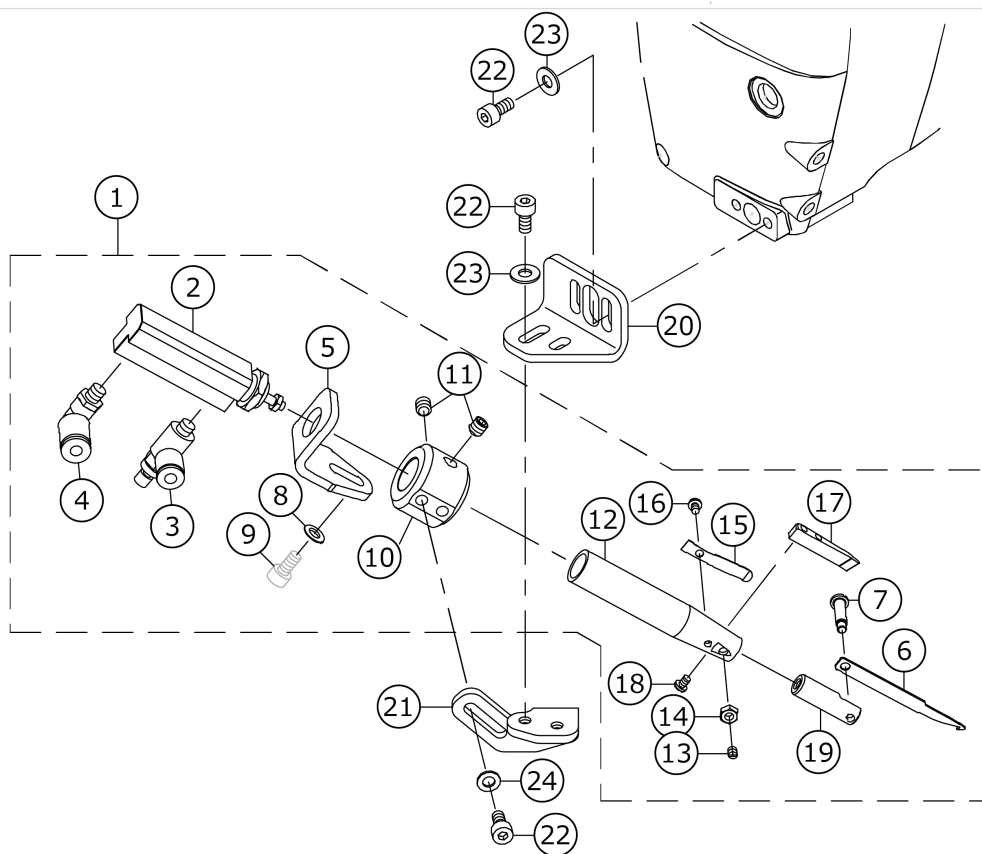

TOP COVER THREAD TRIMMER COMPONENTS

No.	品番	品名	備考	子部品	消耗品	個数
1	40021279	U_L_THREAD_TRIMMER_ASSY				1.00
2	PA0602006A0	AIR CYLINDER		*		1.00
3	PC010508000	SPEED CONTROLLER		*		1.00
4	PJ304040504	ELBOW UNION		*		1.00
5	13459300	AIR_CYLINDER_BRACKET		*		1.00
6	40058211	MOVING_KNIFE		*		1.00
7	13458104	SHOULDER_SCREW		*		1.00
8	WP0430800SC	WASHER M4		*		2.00
9	SM6040802TN	SCREW		*		2.00
10	13458203	COLLAR		*		1.00
11	SM8050512TP	SCREW		*		2.00
12	13458302	KNIFE HOLDER		*		1.00
13	SM8030450SP	SCREW M3 L=4		*		1.00
14	NM6030001SD	NUT M3X0.5		*		1.00
15	13458401	SPRING		*		1.00
16	SM4850455SP	SCREW		*		1.00
17	40029004	FIXED_KNIFE		*		1.00
18	SM4850455SP	SCREW		*		2.00
19	13458005	MOVING_KNIFE HOLDER		*		1.00
20	40050570	BRACKET_2				1.00
21	40050569	BRACKET				1.00
22	SM6040802TN	SCREW				6.00
23	WP0450826SC	WASHER 4.5X10X0.8				4.00
24	WP0430800SC	WASHER M4				2.00