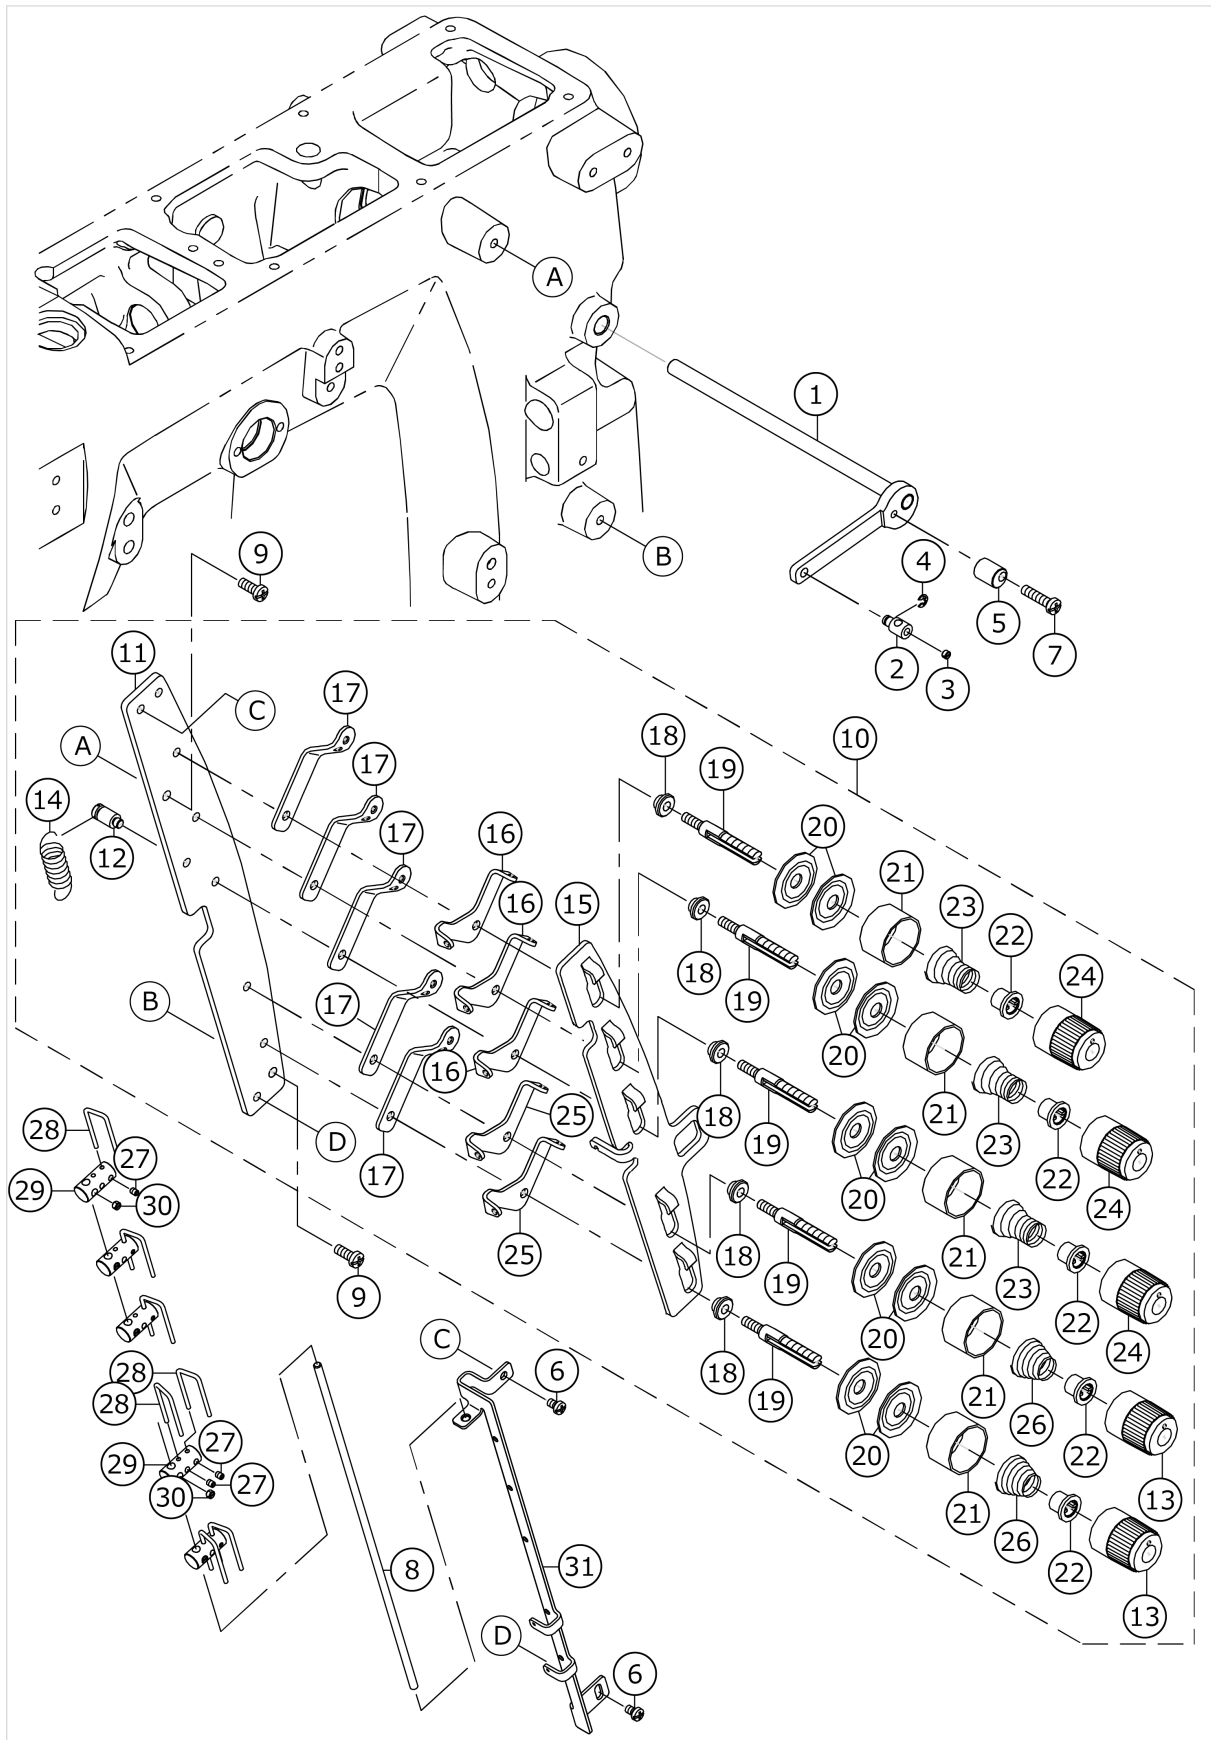

MF-7700/UT33

THREAD TENSION COMPONENTS

No.	品番	品名	備考	子部品	消耗品	個数
1	13456553	PULL_OFF_LEVER_ASSY				1.00
2	13456405	THD_PULL_OFF_BAR HOLDER				1.00
3	SM8040360TP	SCREW				1.00
4	RE0300000K0	E-RING 3				1.00
5	40065785	TENS_RELEASE_ADJ_ECC				1.00
6	SM4040655SP	SCREW M4 L=6				2.00
7	SM4041655SP	SCREW M4 L=16				1.00
8	13456108	PULL_OFF_BAR				1.00
9	SM4041055SP	SCREW				2.00
10	40066136	THREAD_TENSION_ASSY				1.00
11	13340203	TENSION POST SUPPORT		*		1.00
12	13340302	SHOULDER SCREW		*		1.00
13	40042363	KNOB		*		2.00
14	B2008372000	THREAD TENSION SPRING		*		1.00
15	40065784	TENSION_DISC_SEPARATOR		*		1.00
16	13341607	TENSION_DISC_EYELET_2		*		3.00
17	13340609	THREAD LEAD IN GUIDE		*		5.00
18	13340708	SPACER		*		5.00
19	40042362	TENSION POST		*		5.00
20	13138201	THREAD TENSION DISK		*		10.00
21	40042366	THREAD TENSION DISK PRESSER		*		5.00
22	40042365	SPRING BUSHING		*		5.00
23	13140504	TENNSION SPRING		*		3.00
24	40042364	KNOB GREEN		*		3.00
25	13340500	TENSION DISC EYELET		*		2.00
26	B3121804000	TENSION SPRING		*		2.00
27	SM8030412TP	SCREW				7.00
28	13456603	THD_PULL_OFF_HOOK				7.00
29	13456207	THD_P_O_HOOK_GUIDE				5.00
30	SM8040360TP	SCREW				5.00
31	13456009	THREAD_GUIDE				1.00